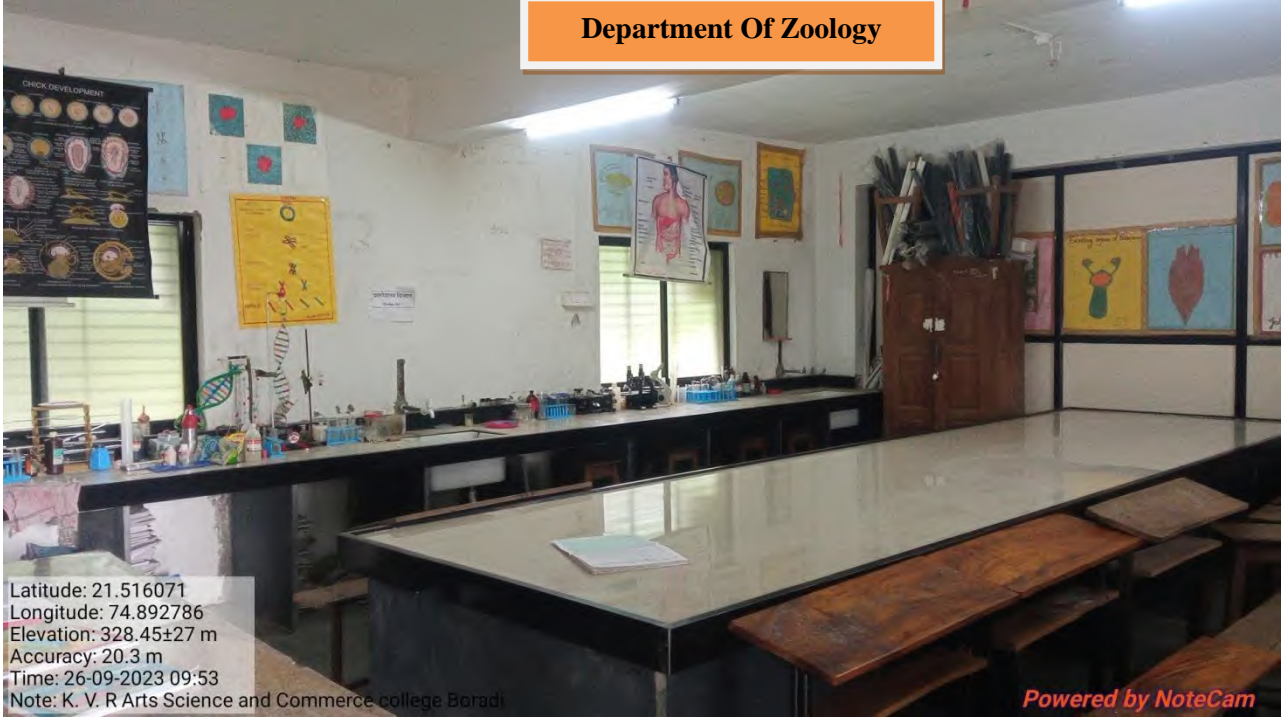

Department Of Zoology

Latitude: 21.516071
Longitude: 74.892786
Elevation: 328.45±27 m
Accuracy: 20.3 m
Time: 26-09-2023 09:53
Note: K. V. R Arts Science and Commerce college Boradi

Powered by NoteCam