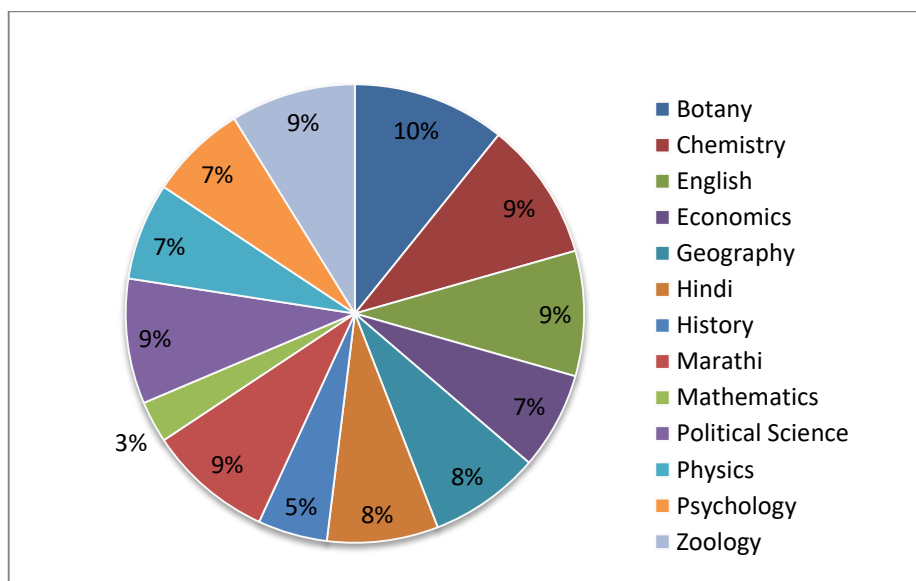

Botany	Chemistry	English	Economics	Geography	Hindi	History
11	10	9	7	8	8	5
Marathi	Mathematics	Political Science	Physics	Psychology	Zoology	
9	3	9	7	7	9