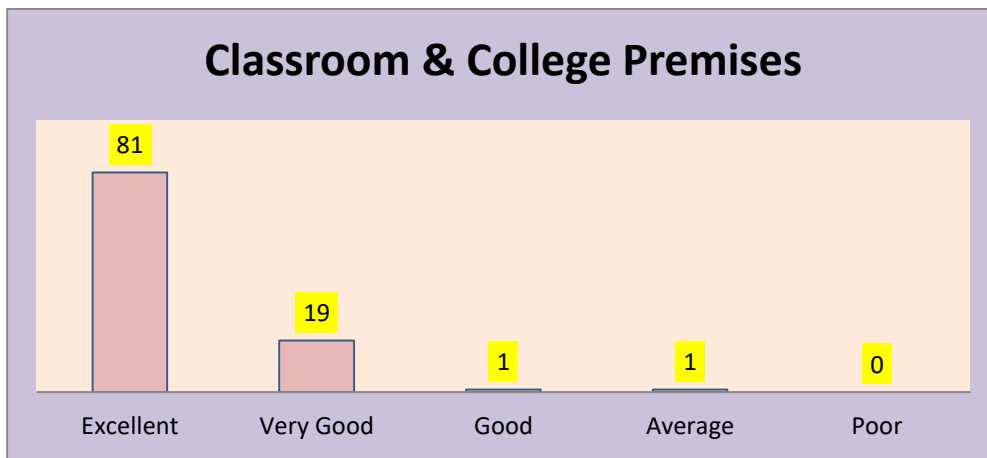

E) Infrastructure Facility – 102 Respondents

Sr. No.	Particular	Excellent	Very Good	Good	Average	Poor
1	Classroom & College Premises	81	19	1	1	0
2	Common & Rest Rooms	69	27	3	2	1
3	Sports Facility	85	14	3	0	0

Mr. L. U. Pawara
IQAC-COORDINATOR
KARMAVEER VYANKATRAO RANDHEER
ARTS, SCIENCE, COMMERCE COLLEGE
BORADI, TAL. SHIRPUR, DIST. DHULE