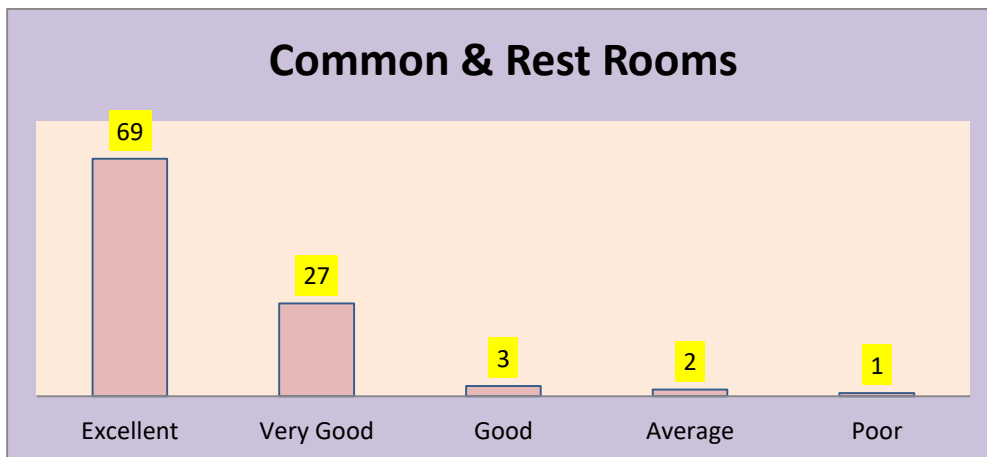

E) Infrastructure Facility – 102 Respondents

Sr. No.	Particular	Excellent	Very Good	Good	Average	Poor
1	Classroom & College Premises	81	19	1	1	0
2	Common & Rest Rooms	69	27	3	2	1
3	Sports Facility	85	14	3	0	0

Mr. L. U. Pawara
IQAC-COORDINATOR
KARMAVEER VYANKATRAO RANDHEER
ARTS, SCIENCE, COMMERCE COLLEGE
BORADI, TAL. SHIRPUR, DIST. DHULE