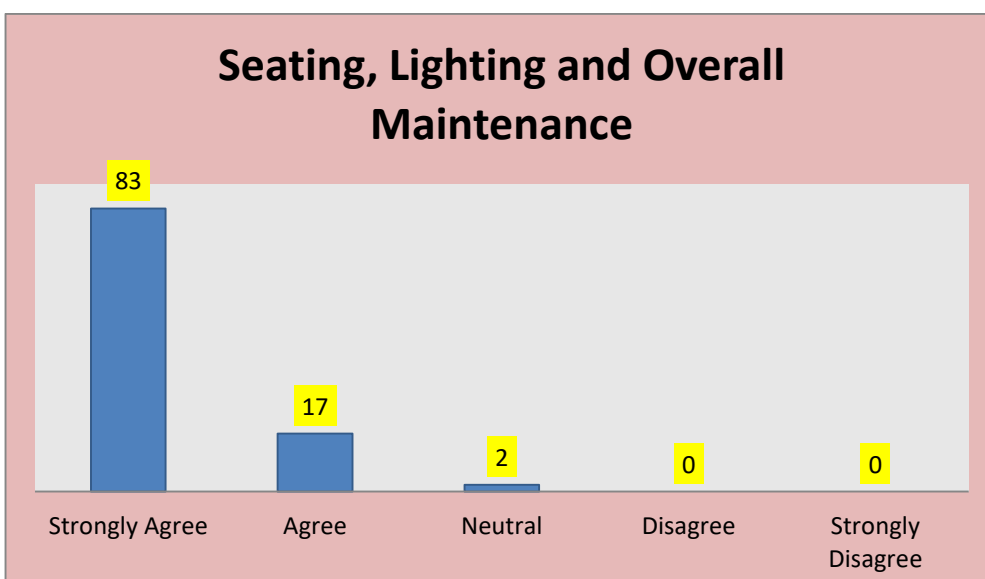

D) Teaching and Learning – 102 Respondents

Sr. No.	Particular	Strongly Agree	Agree	Neutral	Disagree	Strongly Disagree
1	Collection of books and Periodicals	82	17	2	1	0
2	Arrangement and Circulation of books	72	24	3	2	1
3	Seating, Lighting and Overall Maintenance	83	17	2	0	0