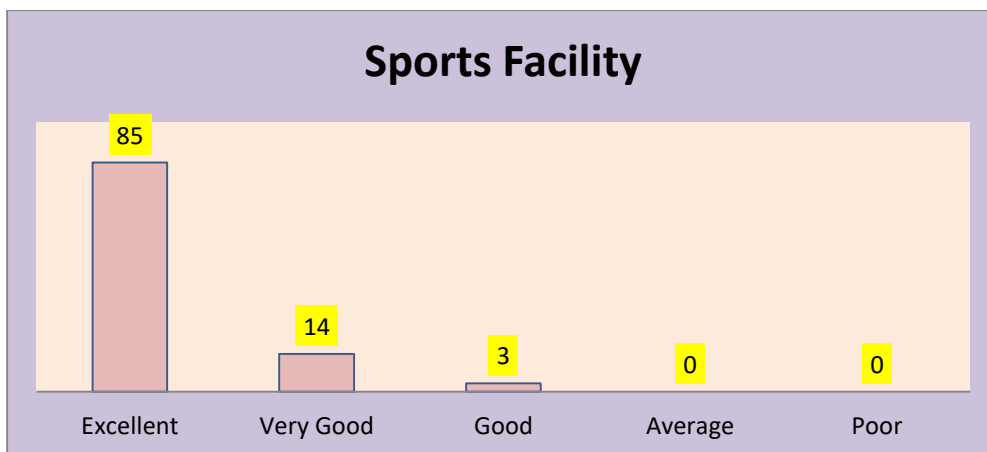

E) Infrastructure Facility – 102 Respondents

Sr. No.	Particular	Excellent	Very Good	Good	Average	Poor
1	Classroom & College Premises	81	19	1	1	0
2	Common & Rest Rooms	69	27	3	2	1
3	Sports Facility	85	14	3	0	0

Mr. L. U. Pawara
IQAC-COORDINATOR
KARMAVEER VYANKATRAO RANDHEER
ARTS, SCIENCE, COMMERCE COLLEGE
BORADI, TAL. SHIRPUR, DIST. DHULE