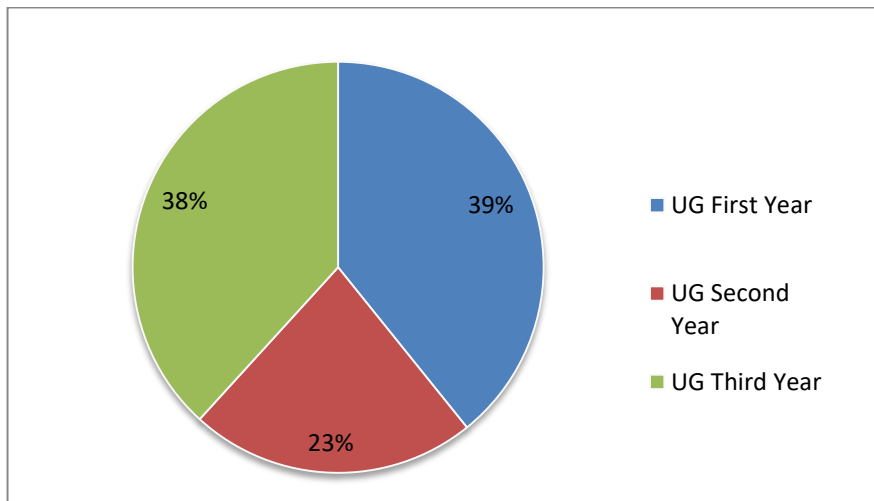

Website : www.kvrascboradi.org

Established - 15 July 2013

**2.7 – Student Satisfaction Survey**

**2021-22**

**2.7.1 – Student Satisfaction Survey (SSS) on overall institutional performance**

A) Class – 102 Respondents