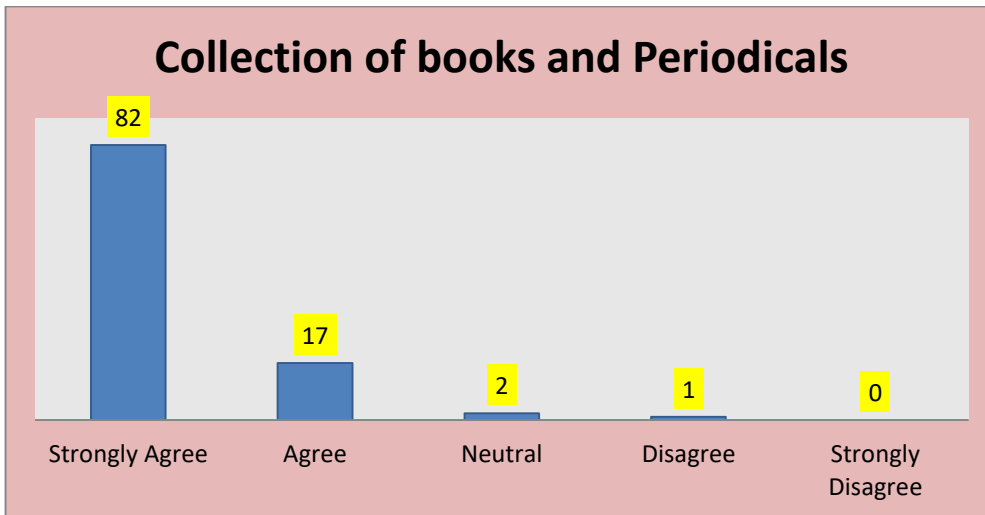

D) Teaching and Learning – 102 Respondents

Sr. No.	Particular	Strongly Agree	Agree	Neutral	Disagree	Strongly Disagree
1	Collection of books and Periodicals	82	17	2	1	0
2	Arrangement and Circulation of books	72	24	3	2	1
3	Seating, Lighting and Overall Maintenance	83	17	2	0	0